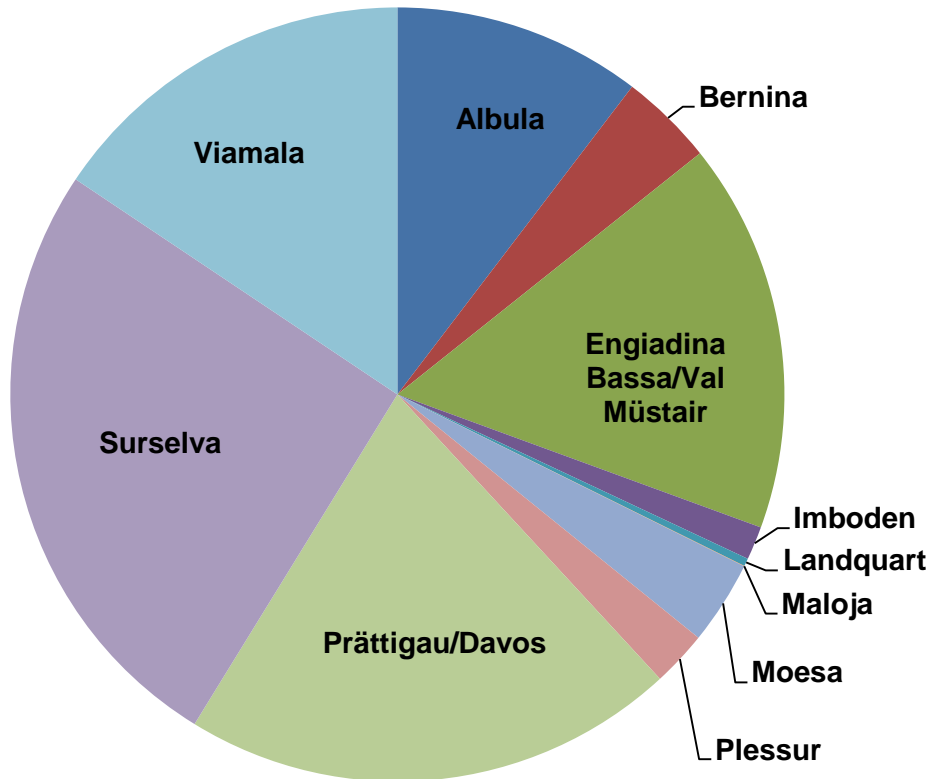

GLA 2020 nach Regionen

	Anteil GLA	Anteil Einwohner
Albula	10.4%	4.1%
Bernina	3.9%	2.4%
Engiadina Bassa/Val Müstair	16.3%	4.7%
Imboden	1.4%	10.5%
Landquart	0.3%	12.6%
Maloja	0.0%	9.3%
Moesa	3.5%	4.3%
Plessur	2.3%	21.3%
Prättigau/Davos	20.6%	13.2%
Surselva	25.6%	10.8%
Viamala	15.6%	6.8%