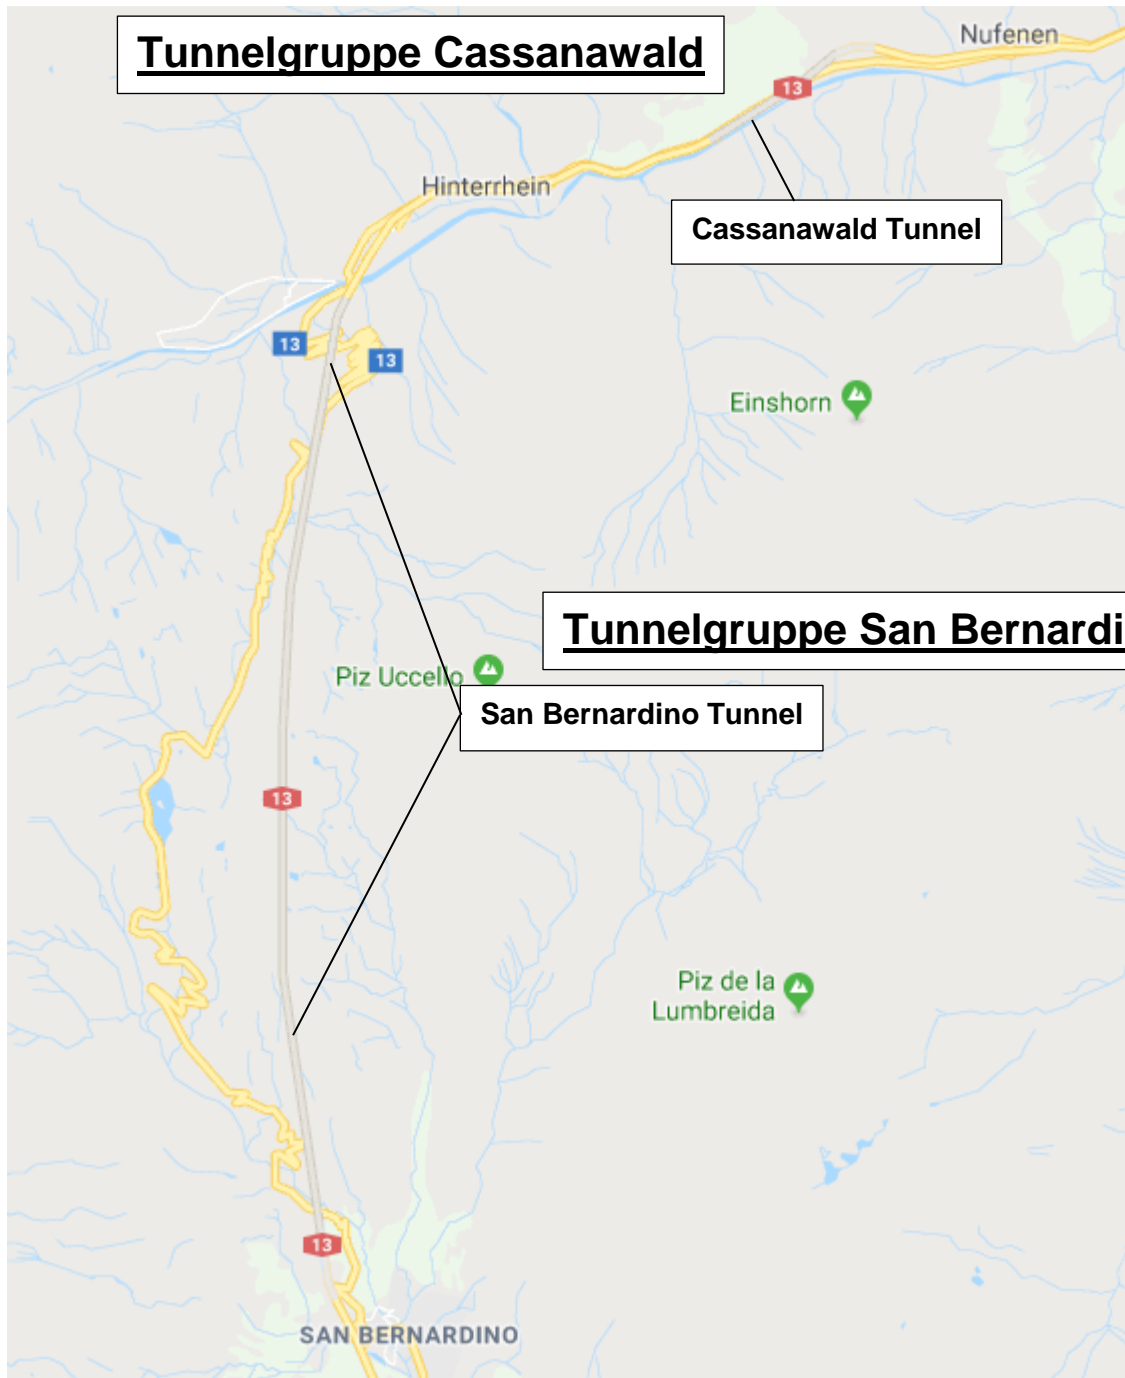

Tunnelliste Autostrasse A13 Reichenau - Bellinzona

Plazzas Tunnel

Isla Bella Tunnel

Tunnel Gruppe
Plazzas und Isla Bella

Tunnel Gruppe
Crapteig und Viamala

Tunnelgruppe Benabbia

Tunnelgruppe San Fedele

Bellinzona km 00.000

A13: Tunnels Strecke Chur - Bellinzona - Chur			
	km		km
Bonaduz	101.800	Campagnola	5.700
Tunnel Plazzas 252m	100.624 100.372	San Fedele-Tunnel 2'200m	5.800 8.000
Isla-Bella-Tunnel 2'435m	99.890 97.455	Tunnel Gorda 160m	27.200 27.360
Crapteig-Tunnel 2'171m	86.489 84.318	Tunnel Bennabia 150m	27.530 27.680
Rongellen III-Tunnel 135m	84.155 84.020	Tunnel Cresta 100m	28.360 28.460
Viamala-Tunnel 727m	83.017 82.290	Tunnel Brusei 530m	36.710 37.240
Bargias-Tunnel 415m	81.962 81.547	Tunnel Landrúfe 230m	37.850 38.080
Tunnel Wegerhaus 185m	80.750 80.565	Gei-Tunnel 406m	39.573 39.979
Bärenburg-Tunnel 1'025m	73.645 72.620	Tunnel San Bernardino 6'580m	44.095 50.675
Rofla-Tunnel 1'085m	71.075 69.990	Cassanawald-Tunnel 1'154m	53.625 54.779
Traversa-Tunnel 397m	69.782 69.385	Traversa-Tunnel 397m	69.385 69.782
Cassanawald-Tunnel 1'154m	54.779 53.625	Rofla-Tunnel 1'085m	69.990 71.075
Tunnel San Bernardino 6'580m	50.675 44.095	Bärenburg-Tunnel 1'025m	72.620 73.645
Gei-Tunnel 406m	39.979 39.573	Tunnel Wegerhaus 185m	80.565 80.750
Tunnel Landrúfe 230m	38.080 37.850	Bargias-Tunnel 415m	81.547 81.962
Tunnel Brusei 530m	37.240 36.710	Viamala-Tunnel 727m	82.290 83.017
Tunnel Cresta 100m	28.460 28.360	Rongellen III-Tunnel 135m	84.020 84.155
Tunnel Bennabia 150m	27.680 27.530	Crapteig-Tunnel 2'171m	84.318 86.489
Tunnel Gorda 160m	27.360 27.200	Isla-Bella-Tunnel 2'435m	97.455 99.890
San Fedele-Tunnel 2'200m	8.000 5.800	Tunnel Plazzas 252m	100.372 100.624
Campagnola	5.700	Bonaduz	101.800