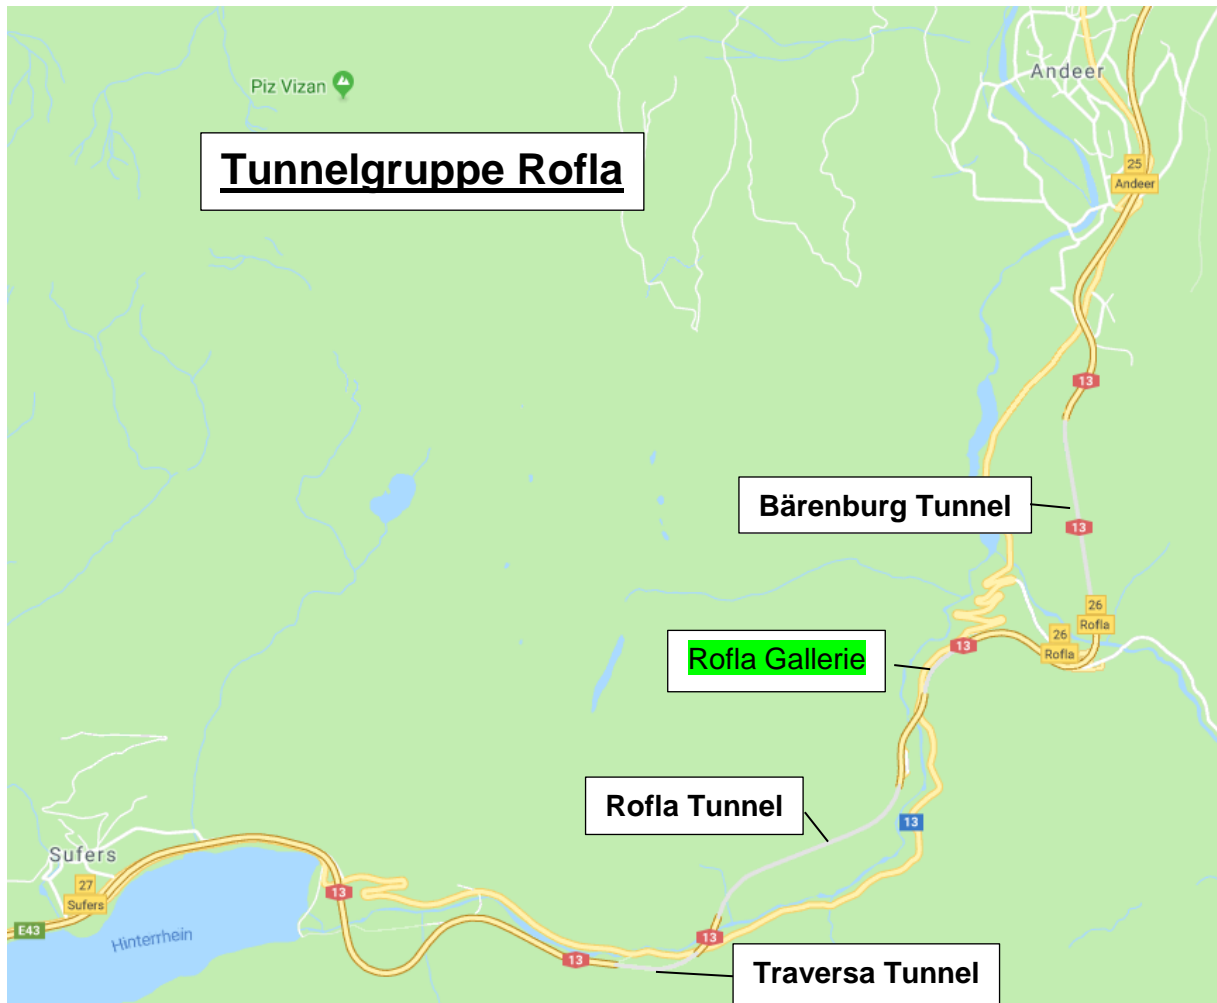

Tunnelliste Autostrasse A13 Reichenau - Bellinzona

Plazzas Tunnel

Isla Bella Tunnel

Tunnel Gruppe
Plazzas und Isla Bella

Tunnel Gruppe
Crapteig und Viamala

Tunnelgruppe Benabbia

Tunnelgruppe San Fedele

Bellinzona km 00.000

A13: Tunnels Strecke Chur - Bellinzona - Chur			
	km		km
Bonaduz	101.800	Campagnola	5.700
Tunnel Plazzas 252m	100.624 100.372	San Fedele-Tunnel 2'200m	5.800 8.000
Isla-Bella-Tunnel 2'435m	99.890 97.455	Tunnel Gorda 160m	27.200 27.360
Crapteig-Tunnel 2'171m	86.489 84.318	Tunnel Bennabia 150m	27.530 27.680
Rongellen III-Tunnel 135m	84.155 84.020	Tunnel Cresta 100m	28.360 28.460
Viamala-Tunnel 727m	83.017 82.290	Tunnel Brusei 530m	36.710 37.240
Bargias-Tunnel 415m	81.962 81.547	Tunnel Landrúfe 230m	37.850 38.080
Tunnel Wegerhaus 185m	80.750 80.565	Gei-Tunnel 406m	39.573 39.979
Bärenburg-Tunnel 1'025m	73.645 72.620	Tunnel San Bernardino 6'580m	44.095 50.675
Rofla-Tunnel 1'085m	71.075 69.990	Cassanawald-Tunnel 1'154m	53.625 54.779
Traversa-Tunnel 397m	69.782 69.385	Traversa-Tunnel 397m	69.385 69.782
Cassanawald-Tunnel 1'154m	54.779 53.625	Rofla-Tunnel 1'085m	69.990 71.075
Tunnel San Bernardino 6'580m	50.675 44.095	Bärenburg-Tunnel 1'025m	72.620 73.645
Gei-Tunnel 406m	39.979 39.573	Tunnel Wegerhaus 185m	80.565 80.750
Tunnel Landrúfe 230m	38.080 37.850	Bargias-Tunnel 415m	81.547 81.962
Tunnel Brusei 530m	37.240 36.710	Viamala-Tunnel 727m	82.290 83.017
Tunnel Cresta 100m	28.460 28.360	Rongellen III-Tunnel 135m	84.020 84.155
Tunnel Bennabia 150m	27.680 27.530	Crapteig-Tunnel 2'171m	84.318 86.489
Tunnel Gorda 160m	27.360 27.200	Isla-Bella-Tunnel 2'435m	97.455 99.890
San Fedele-Tunnel 2'200m	8.000 5.800	Tunnel Plazzas 252m	100.372 100.624
Campagnola	5.700	Bonaduz	101.800