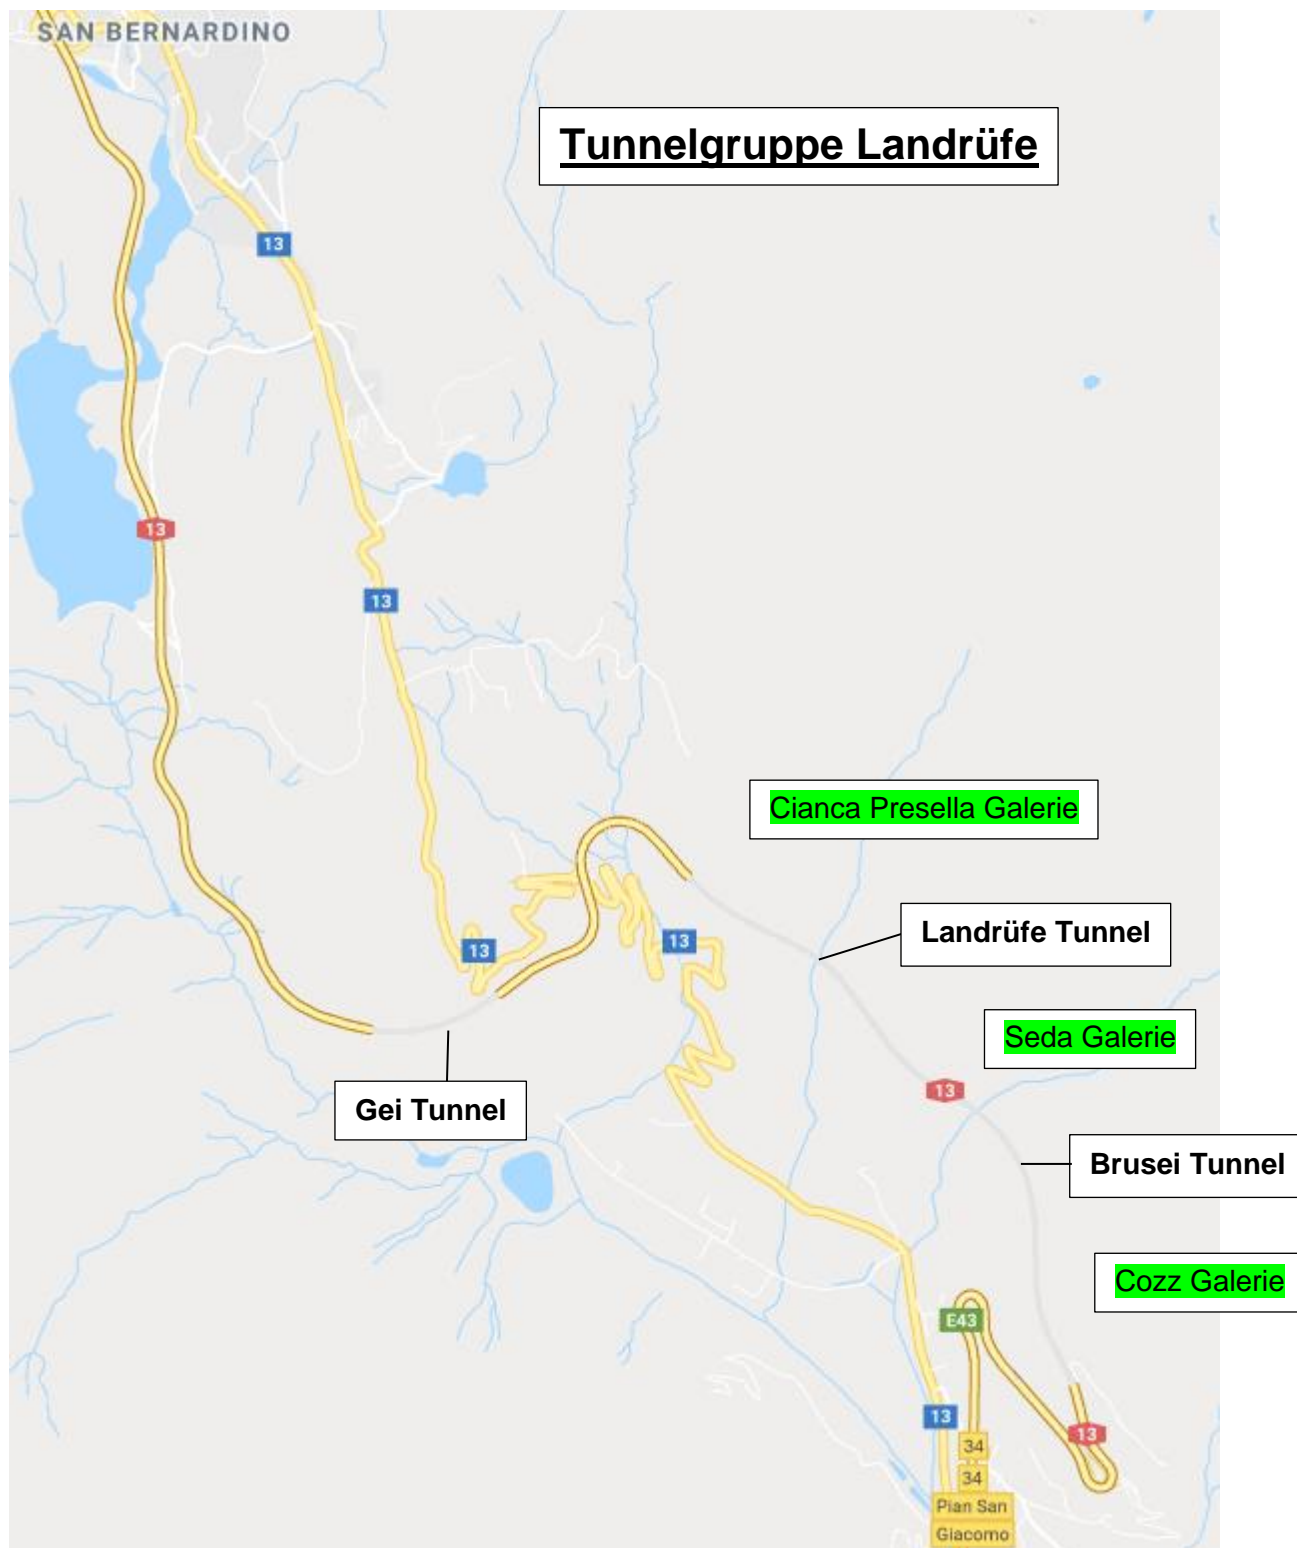

Tunnelliste Autostrasse A13 Reichenau - Bellinzona

Plazzas Tunnel

Isla Bella Tunnel

Tunnel Gruppe
Plazzas und Isla Bella

Tunnel Gruppe
Crapteig und Viamala

Tunnelgruppe Benabbia

Tunnelgruppe San Fedele

Bellinzona km 00.000

A13: Tunnels Strecke Chur - Bellinzona - Chur			
	km		km
Bonaduz	101.800	Campagnola	5.700
Tunnel Plazzas 252m	100.624 100.372	San Fedele-Tunnel 2'200m	5.800 8.000
Isla-Bella-Tunnel 2'435m	99.890 97.455	Tunnel Gorda 160m	27.200 27.360
Crapteig-Tunnel 2'171m	86.489 84.318	Tunnel Bennabia 150m	27.530 27.680
Rongellen III-Tunnel 135m	84.155 84.020	Tunnel Cresta 100m	28.360 28.460
Viamala-Tunnel 727m	83.017 82.290	Tunnel Brusei 530m	36.710 37.240
Bargias-Tunnel 415m	81.962 81.547	Tunnel Landrúfe 230m	37.850 38.080
Tunnel Wegerhaus 185m	80.750 80.565	Gei-Tunnel 406m	39.573 39.979
Bärenburg-Tunnel 1'025m	73.645 72.620	Tunnel San Bernardino 6'580m	44.095 50.675
Rofla-Tunnel 1'085m	71.075 69.990	Cassanawald-Tunnel 1'154m	53.625 54.779
Traversa-Tunnel 397m	69.782 69.385	Traversa-Tunnel 397m	69.385 69.782
Cassanawald-Tunnel 1'154m	54.779 53.625	Rofla-Tunnel 1'085m	69.990 71.075
Tunnel San Bernardino 6'580m	50.675 44.095	Bärenburg-Tunnel 1'025m	72.620 73.645
Gei-Tunnel 406m	39.979 39.573	Tunnel Wegerhaus 185m	80.565 80.750
Tunnel Landrúfe 230m	38.080 37.850	Bargias-Tunnel 415m	81.547 81.962
Tunnel Brusei 530m	37.240 36.710	Viamala-Tunnel 727m	82.290 83.017
Tunnel Cresta 100m	28.460 28.360	Rongellen III-Tunnel 135m	84.020 84.155
Tunnel Bennabia 150m	27.680 27.530	Crapteig-Tunnel 2'171m	84.318 86.489
Tunnel Gorda 160m	27.360 27.200	Isla-Bella-Tunnel 2'435m	97.455 99.890
San Fedele-Tunnel 2'200m	8.000 5.800	Tunnel Plazzas 252m	100.372 100.624
Campagnola	5.700	Bonaduz	101.800