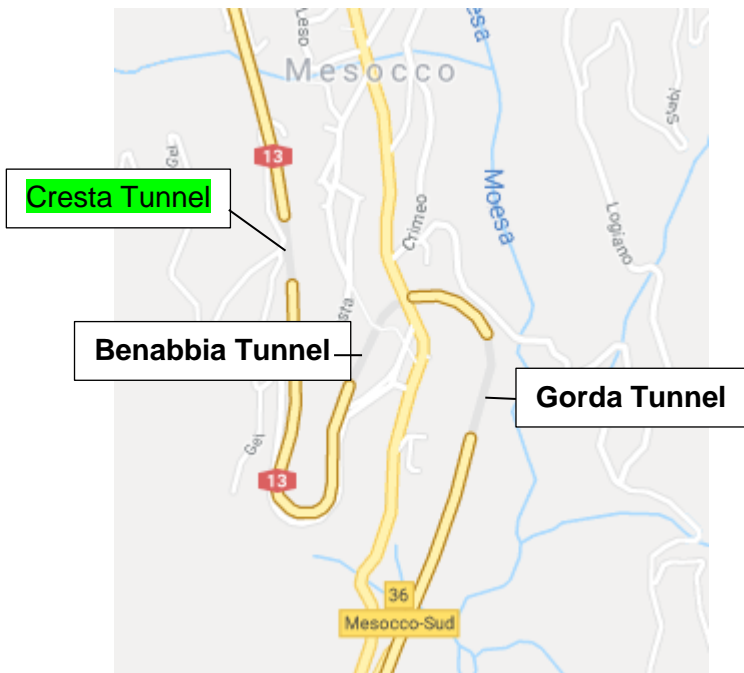

Tunnelliste Autostrasse A13 Reichenau - Bellinzona

Plazzas Tunnel

Isla Bella Tunnel

Tunnel Gruppe
Plazzas und Isla Bella

Tunnel Gruppe
Crapteig und Viamala

Tunnelgruppe Benabbia

Tunnelgruppe San Fedele

Bellinzona km 00.000

A13: Tunnels Strecke Chur - Bellinzona - Chur			
	km		km
Bonaduz	101.800	Campagnola	5.700
Tunnel Plazzas 252m	100.624 100.372	San Fedele-Tunnel 2'200m	5.800 8.000
Isla-Bella-Tunnel 2'435m	99.890 97.455	Tunnel Gorda 160m	27.200 27.360
Crapteig-Tunnel 2'171m	86.489 84.318	Tunnel Bennabia 150m	27.530 27.680
Rongellen III-Tunnel 135m	84.155 84.020	Tunnel Cresta 100m	28.360 28.460
Viamala-Tunnel 727m	83.017 82.290	Tunnel Brusei 530m	36.710 37.240
Bargias-Tunnel 415m	81.962 81.547	Tunnel Landrúfe 230m	37.850 38.080
Tunnel Wegerhaus 185m	80.750 80.565	Gei-Tunnel 406m	39.573 39.979
Bärenburg-Tunnel 1'025m	73.645 72.620	Tunnel San Bernardino 6'580m	44.095 50.675
Rofla-Tunnel 1'085m	71.075 69.990	Cassanawald-Tunnel 1'154m	53.625 54.779
Traversa-Tunnel 397m	69.782 69.385	Traversa-Tunnel 397m	69.385 69.782
Cassanawald-Tunnel 1'154m	54.779 53.625	Rofla-Tunnel 1'085m	69.990 71.075
Tunnel San Bernardino 6'580m	50.675 44.095	Bärenburg-Tunnel 1'025m	72.620 73.645
Gei-Tunnel 406m	39.979 39.573	Tunnel Wegerhaus 185m	80.565 80.750
Tunnel Landrúfe 230m	38.080 37.850	Bargias-Tunnel 415m	81.547 81.962
Tunnel Brusei 530m	37.240 36.710	Viamala-Tunnel 727m	82.290 83.017
Tunnel Cresta 100m	28.460 28.360	Rongellen III-Tunnel 135m	84.020 84.155
Tunnel Bennabia 150m	27.680 27.530	Crapteig-Tunnel 2'171m	84.318 86.489
Tunnel Gorda 160m	27.360 27.200	Isla-Bella-Tunnel 2'435m	97.455 99.890
San Fedele-Tunnel 2'200m	8.000 5.800	Tunnel Plazzas 252m	100.372 100.624
Campagnola	5.700	Bonaduz	101.800