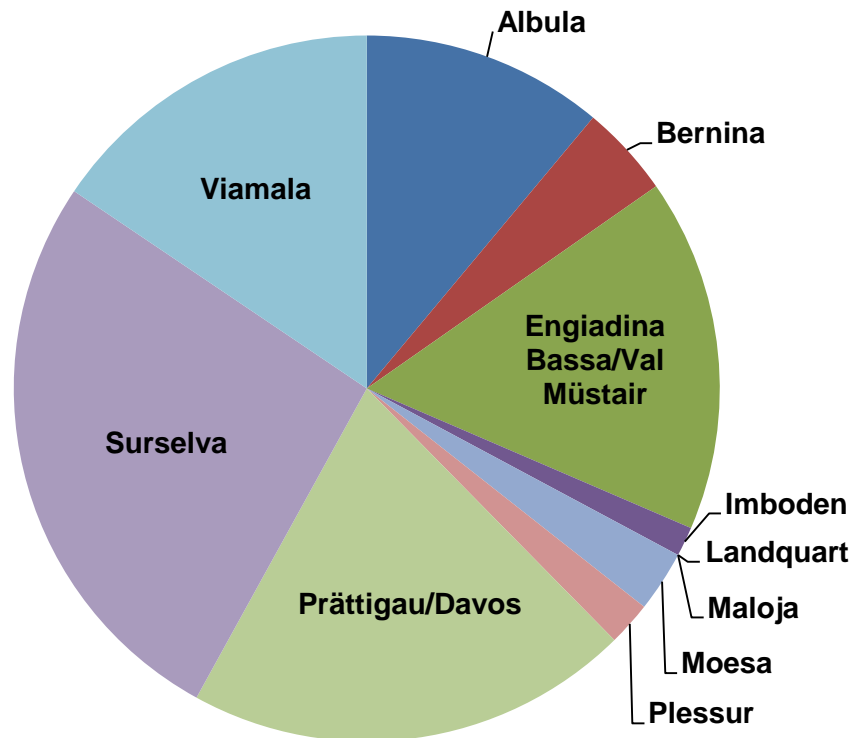

# GLA 2021 nach Regionen

	Anteil GLA	Anteil Einwohner
Albula	11.1%	4.1%
Bernina	4.2%	2.3%
Engiadina Bassa/Val Müstair	16.2%	4.6%
Imboden	1.3%	10.6%
Landquart	0.0%	12.7%
Maloja	0.0%	9.2%
Moesa	2.8%	4.3%
Plessur	2.0%	21.3%
Prättigau/Davos	20.4%	13.1%
Surselva	26.4%	10.8%
Viamala	15.6%	6.9%